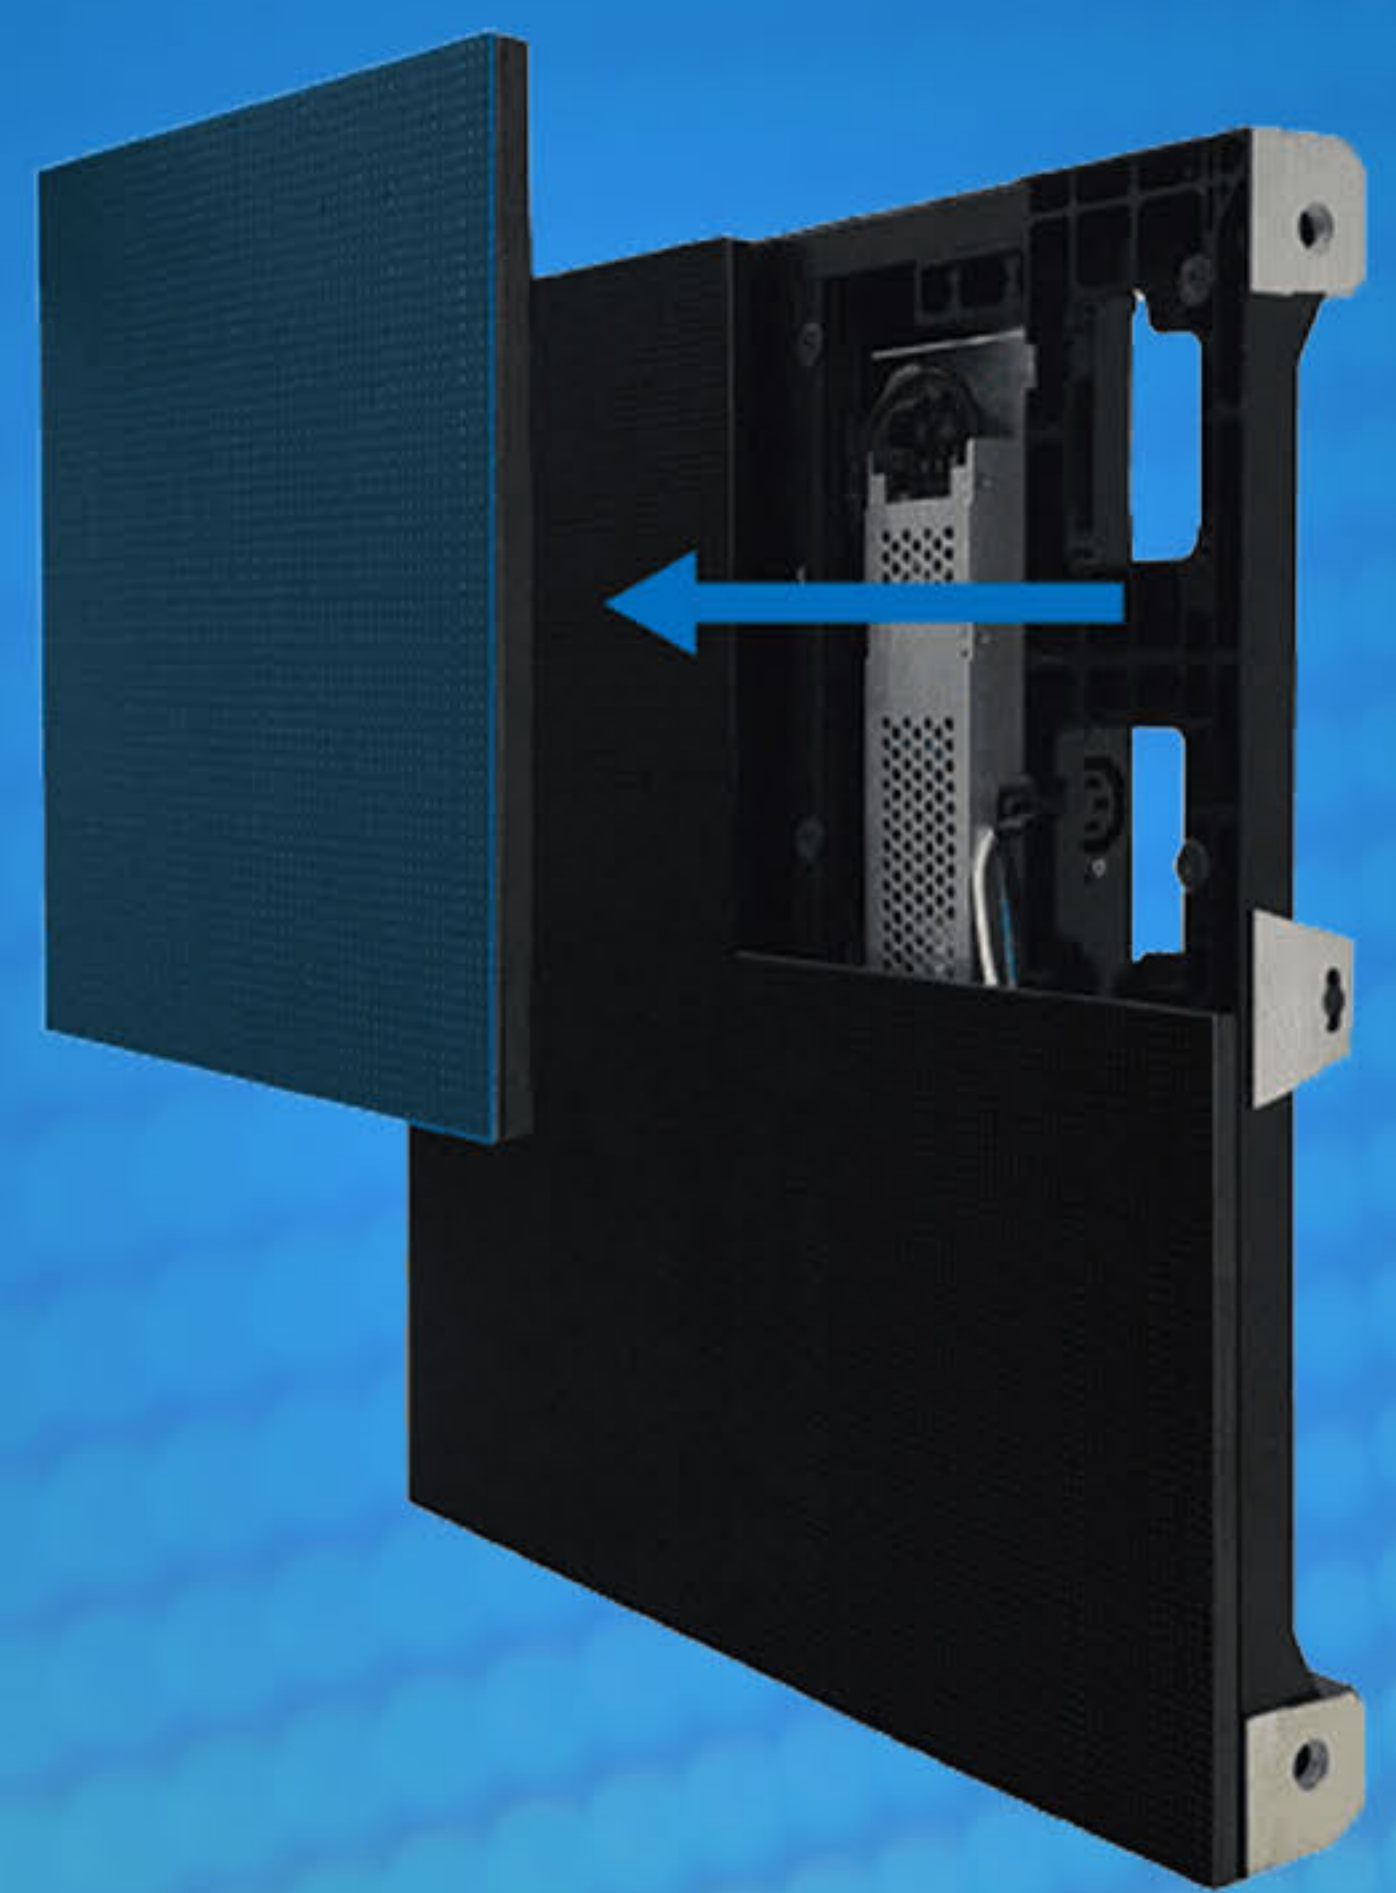

ILUMINA TUS IDEAS

- **DIECAST ALUMINUM STRUCTURE ENSURES GOOD SPLICING EFFECT.**
- **SPLICING OF ANY SIZE (MULTIPLE OF 250MM).**
- **CONVENIENT INSTALLATION AND MAINTENANCE.**

DESTACA EN LA MULTITUD CON LA BRILLANTE TECNOLOGÍA: **DIGITAL LED**

SPECIFICATIONS

Model	SYNERGY X1	SYNERGY X2	SYNERGY X3	SYNERGY X4	SYNERGY X5
Pixel Pitch (mm)	1.9	2.4	2.9	3.9	5.9
Size (Panel/mm)	750×500×62		1000×500×62		
Pixel (Panel/dot)	384×256	312×208	336×168	256×128	168×84
Material	Aluminum				
Weight (Panel/kg)	29		26		
Brightness(nit)	800	800	800 3500	800 3500	800
Gray scale (bit)	14-16				
Refresh rate(Hz)	3840			1920	
Power Max./Avg. (W/m ²)	486/162	486/162	486/162 435/145	486/162 435/145	486/162
Installation/Maintenance	Front & Rear				
Certification	CE ETL FCC RoHS				